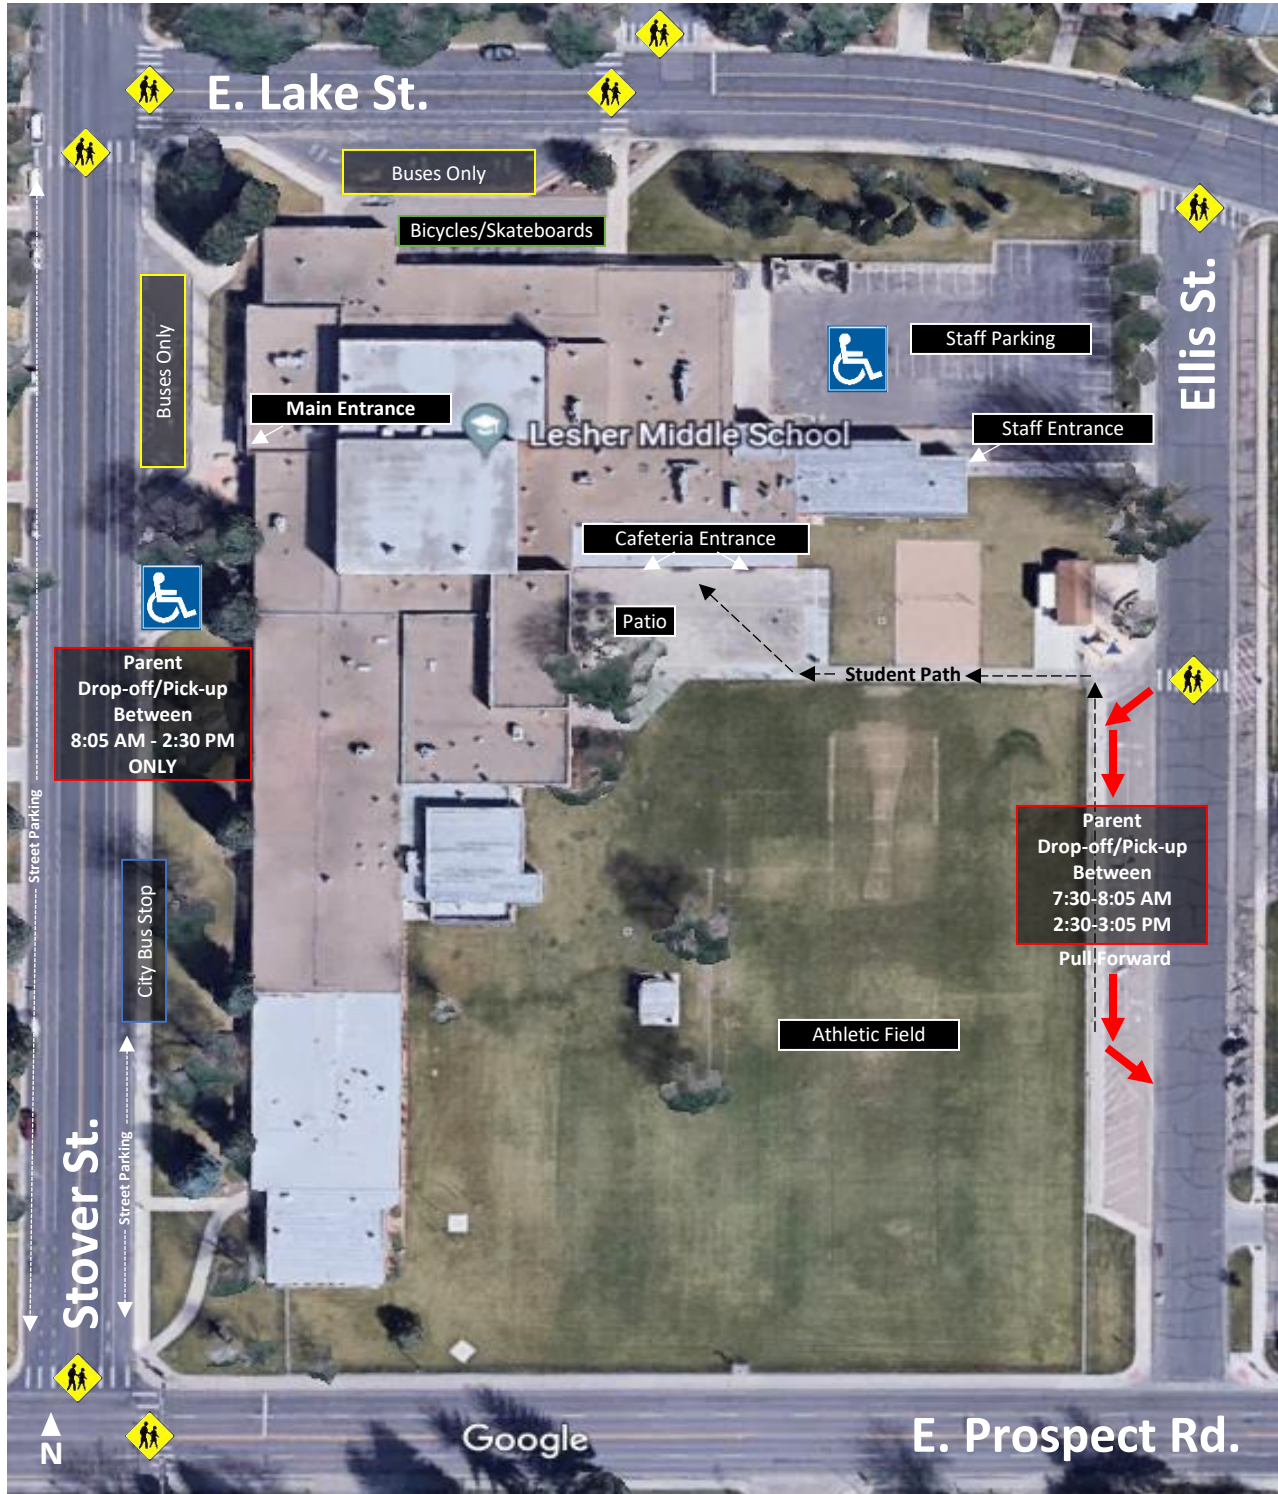

Traffic Safety at Lesher Middle School

1400 Stover St. | Fort Collins

In the interest of student, parent, & staff safety:

Drivers

- Slow down
- Drop-off/pick-up students at designated times & places
- **PULL FORWARD** in the drop-off/pick-up area
- Yield to pedestrians & crossing guards in crosswalks
- **DO NOT BLOCK** the roadway, bicycle lanes, handicap spaces, bus entrances, or driveways
- NO parking, stopping, or standing at **RED CURBS**
- DO NOT make u-turns on streets around the school

Bicyclists/Skateboarders

- Bicycles should use bicycle lanes & obey traffic laws
- Dismount your bicycle/skateboard on the sidewalk in front of the school & walk
- Secure your bicycle/skateboard on the racks at the north side of the school

Pedestrians

- Use crosswalks
- Make eye contact with drivers prior to crossing